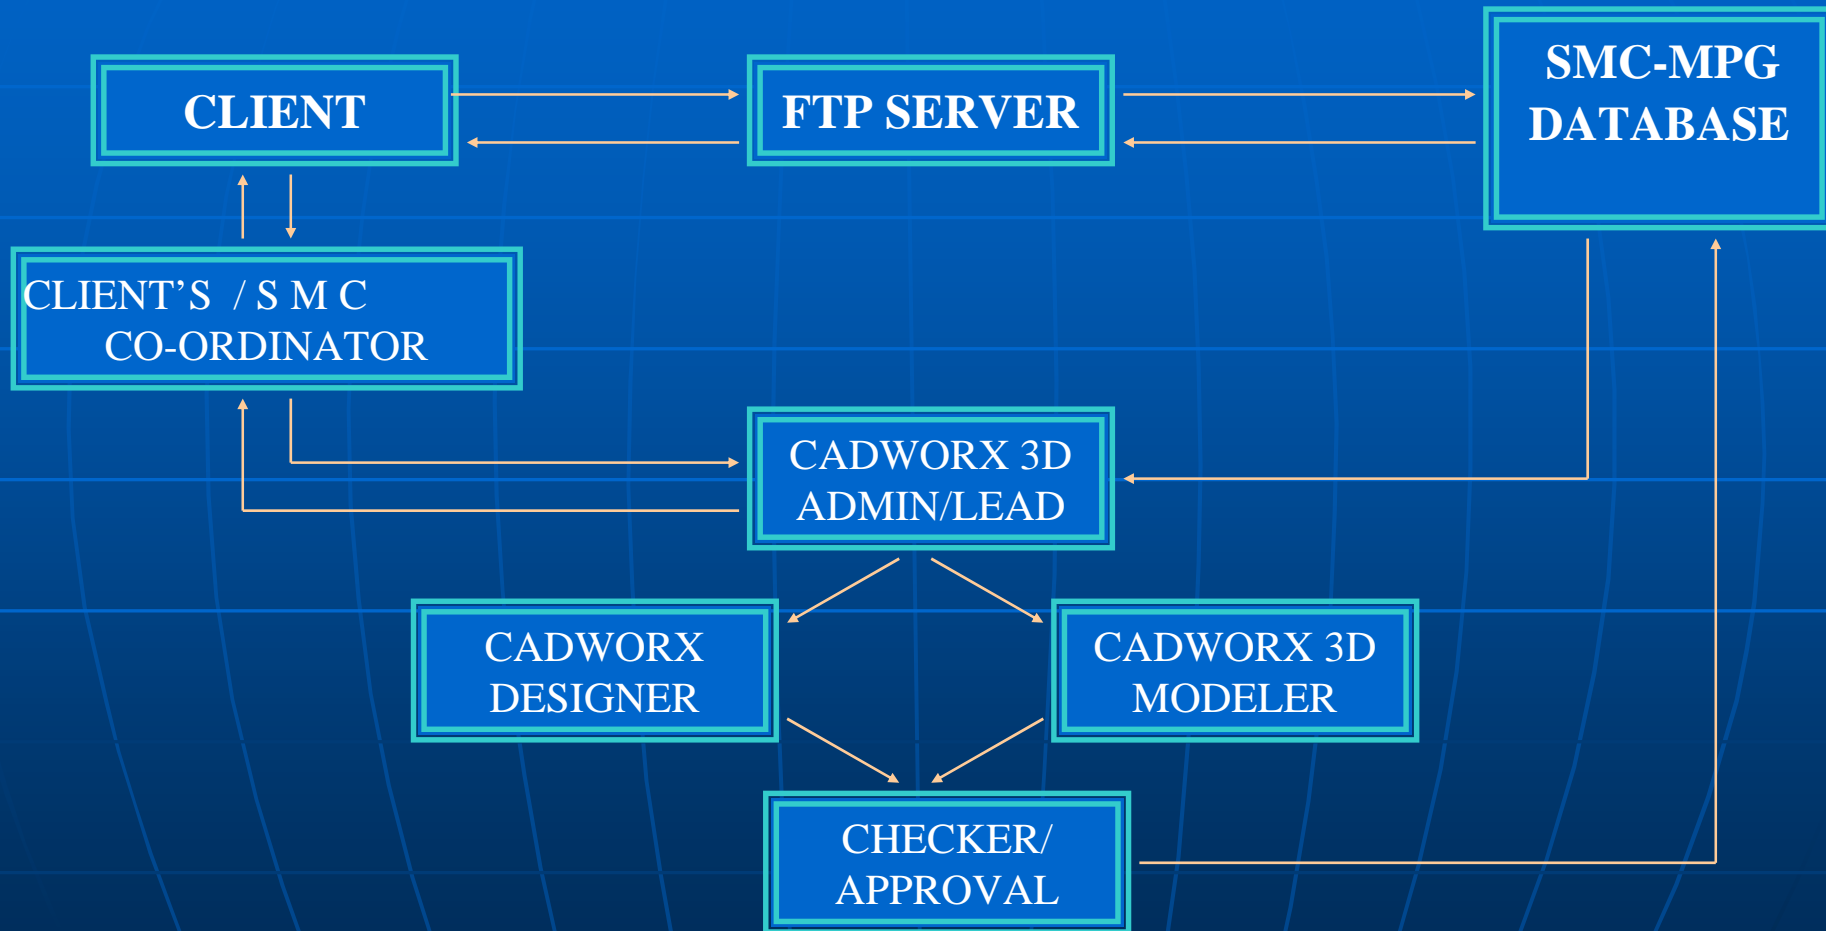

Add value to our clients' bottom line through

- Low Cost
- High Efficiency
- Superior Quality
- Innovative Execution Approach

in addition to our Engineering Expertise

ETHICAL STANDARDS

SMC's internal policies encourage:

- Adherence to strict ethical standards & Confidentiality of Client's Documents & Drawings
- Professionalism
- Fairness in our relationship with clients, vendors and employers

SMC-MPG OPERATION SCHEME

SMC -MPG CAPABILITIES

DRAFTING SERVICES

2D AutoCAD drafting for:

- PFD's & PID's
- PLOT PLANS & EQUIPMENT LAYOUTS
- PIPING LAYOUTS
- PIPING ISOMETRICS
- CIVIL & STRUCTURAL DRAWINGS etc.,

RASTER & AS-BUILTS

“Lump-sum RASTER offer”